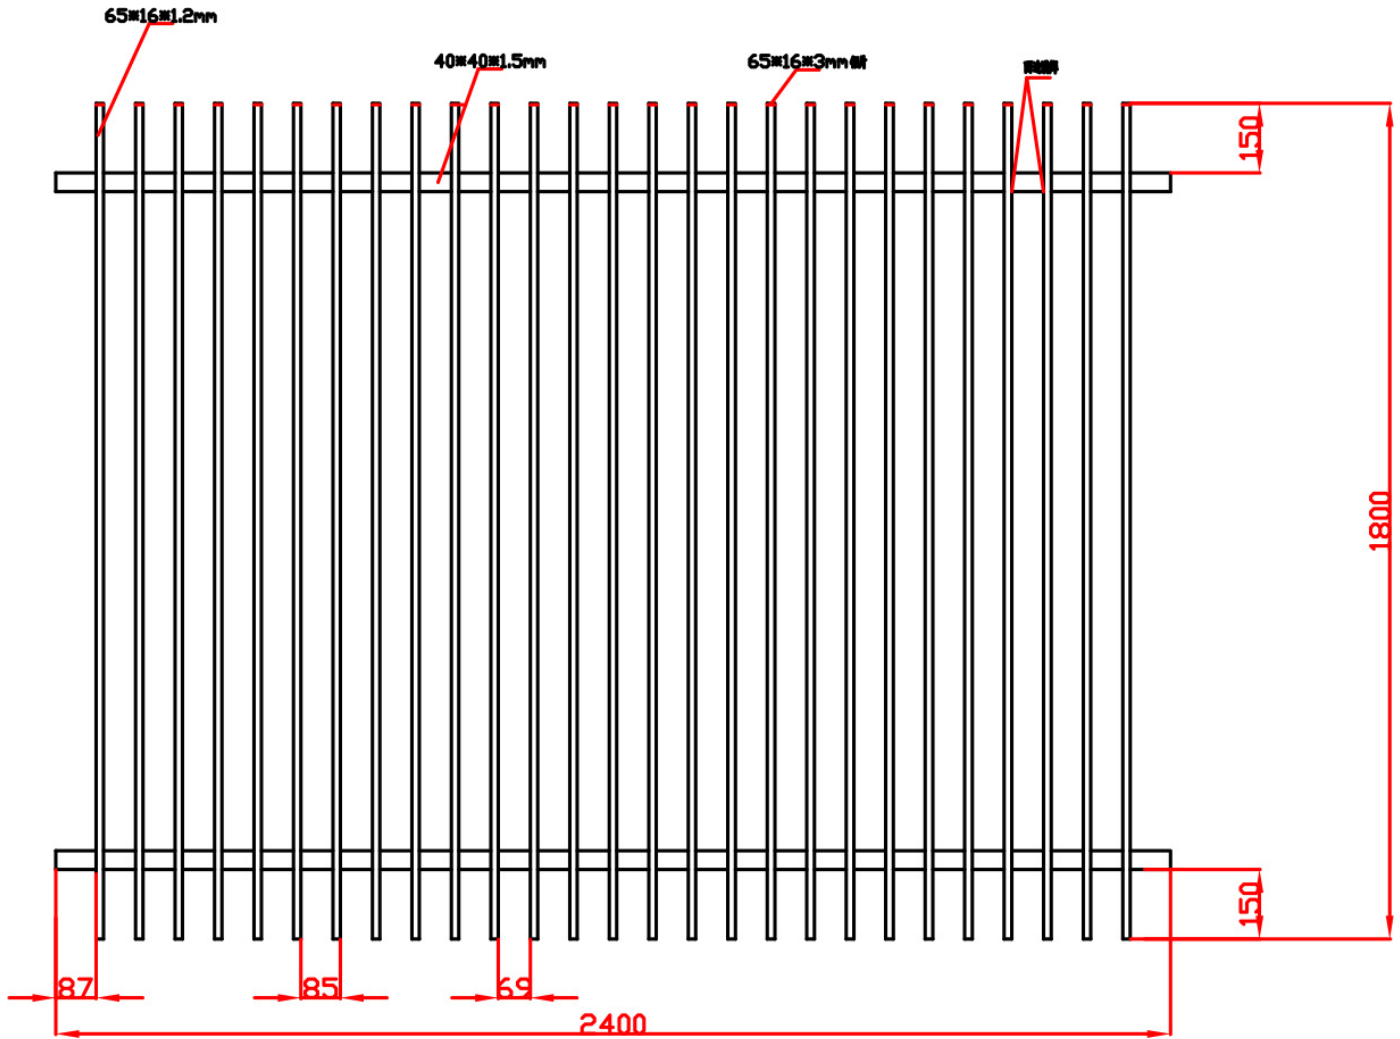

1800 x 2400mm	\$366 PER PANEL + GST
1500 x 2400mm	\$324 PER PANEL + GST
1200 x 2400mm	\$288 PER PANEL + GST
900 x 2400mm	\$260 PER PANEL + GST

Vertical Blade Fence Panels – Powder Coated Black

FLANGED POSTS

76 x 76 x 1300mm	\$60* per post
76 x 76 x 1900mm	\$73* per post
100 x 100 x 1300mm	\$88* per post
100 x 100 x 1900mm	\$116* per post

IN-GROUND POSTS

76 x 76 x 1800mm	\$50* per post
76 x 76 x 2400mm	\$68* per post
100 x 100 x 1800mm	\$90* per post
100 x 100 x 2400mm	\$116* per post

ACCESSORIES

Rail Brackets 40x40mm	\$4* each
Tek Screws 12 - 14x20mm	\$0.25* each
S/O Screw Hex HD	

Technical Drawing

Unit 1, 1710 Sydney Rd, Campbellfield VIC 3061
info@macedonfencing.com.au
www.macedonfencing.com.au