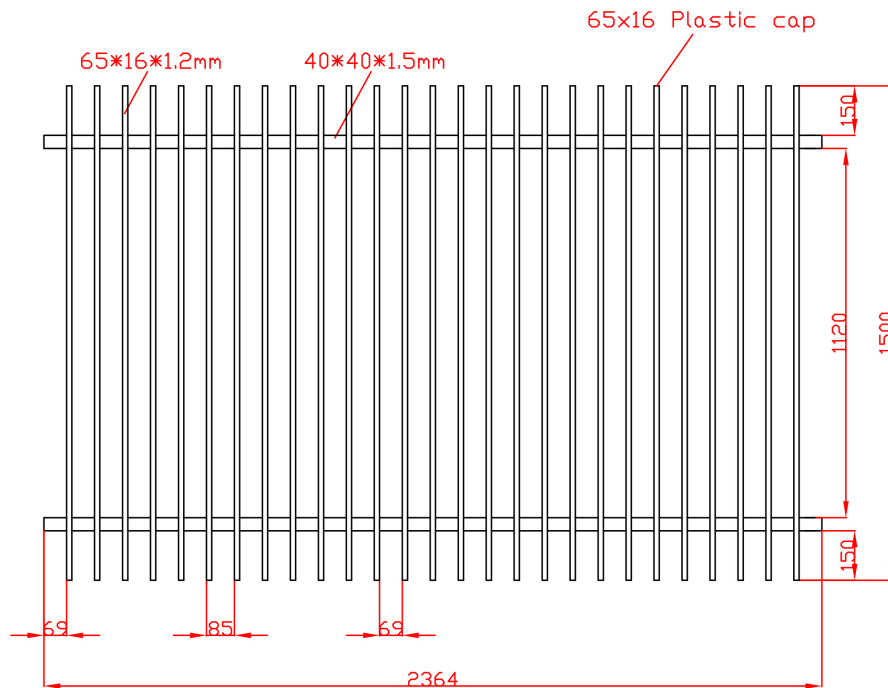

### IN-GROUND POSTS

76 x 76 x 1800mm	\$50* per post
76 x 76 x 2400mm	\$68* per post
100 x 100 x 1800mm	\$90* per post
100 x 100 x 2400mm	\$116* per post

# Technical Drawings

2364 × 900mm

2364 × 1200mm

# Technical Drawings

2364 × 1500mm

2364 × 1800mm