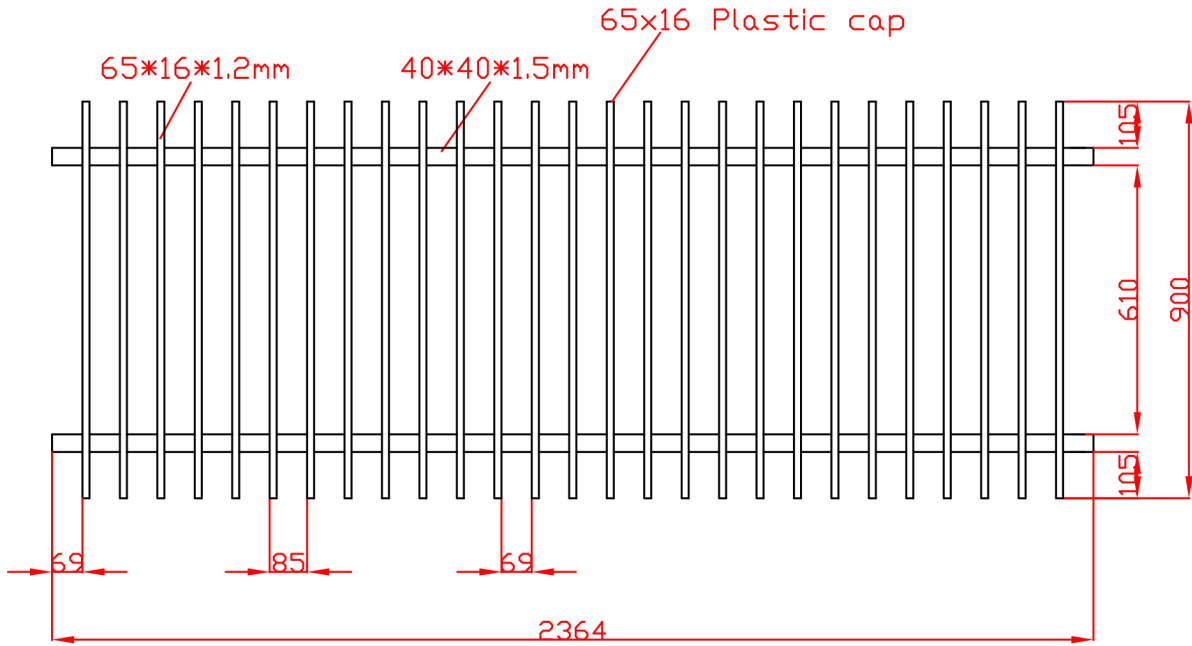

### FLANGED POSTS

76 x 76 x 1300mm	\$60* per post
76 x 76 x 1900mm	\$73* per post
100 x 100 x 1300mm	\$88* per post
100 x 100 x 1900mm	\$116* per post

### IN-GROUND POSTS

76 x 76 x 1800mm	\$50* per post
76 x 76 x 2400mm	\$68* per post
100 x 100 x 1800mm	\$90* per post
100 x 100 x 2400mm	\$116* per post

# Technical Drawings

2364 × 900mm

2364 × 1200mm

# Technical Drawings

2364 × 1500mm

2364 × 1800mm