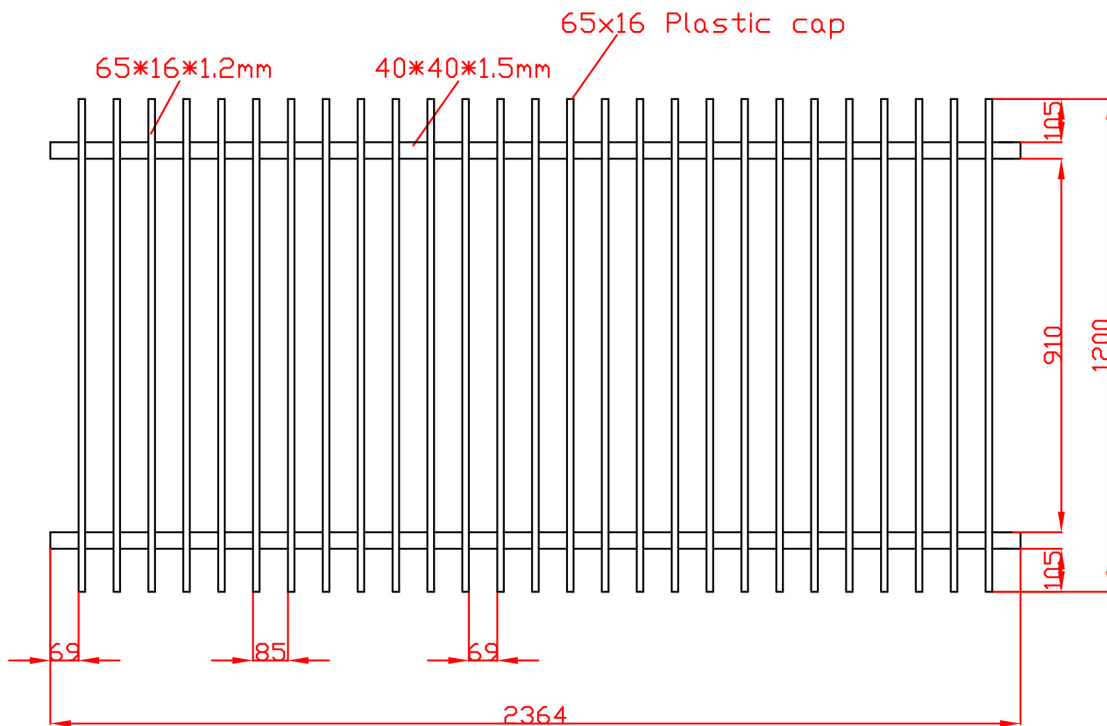

### IN-GROUND POSTS

76 x 76 x 1800mm	\$50* per post
76 x 76 x 2400mm	\$68* per post
100 x 100 x 1800mm	\$90* per post
100 x 100 x 2400mm	\$116* per post

### ACCESSORIES

Rail Brackets 40x40mm	\$4* each
Tek Screws 12 - 14x20mm	\$0.25* each
S/O Screw Hex HD	

# Technical Drawings

2364 × 900mm

2364 × 1200mm

# Technical Drawings

2364 × 1500mm

2364 × 1800mm