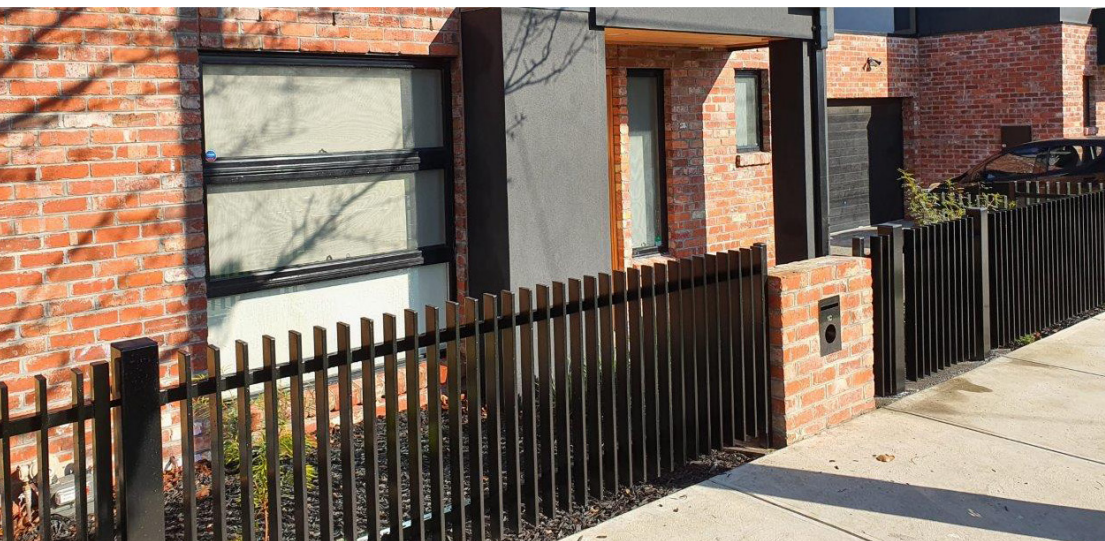

## Vertical Blade Fence Panels – Powder Coated Black

### IN-GROUND POSTS

76 x 76 x 1800mm	\$50* per post
76 x 76 x 2400mm	\$68* per post
100 x 100 x 1800mm	\$90* per post
100 x 100 x 2400mm	\$116* per post