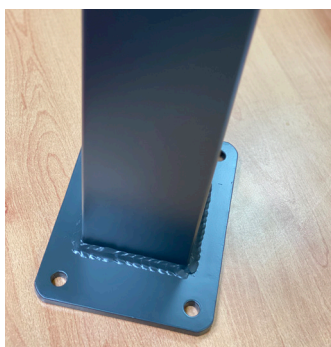

The Fin – Slimline Monument Aluminium Vertical Blade

Available in 1200mm high × 2400mm wide \$352 + GST

PICKET SIZE:
50mm × 10mm

SPACING SIZE:
50mm

Flanged Post
100 × 100 × 1300mm
\$96 + GST

Unflanged Post
100 × 100 × 1800mm
\$99 + GST

**Rail Bracket –
Monument 40 × 40mm**
\$4 + GST

Flat Post Caps
100 × 100mm
\$4 + GST

Technical Drawing