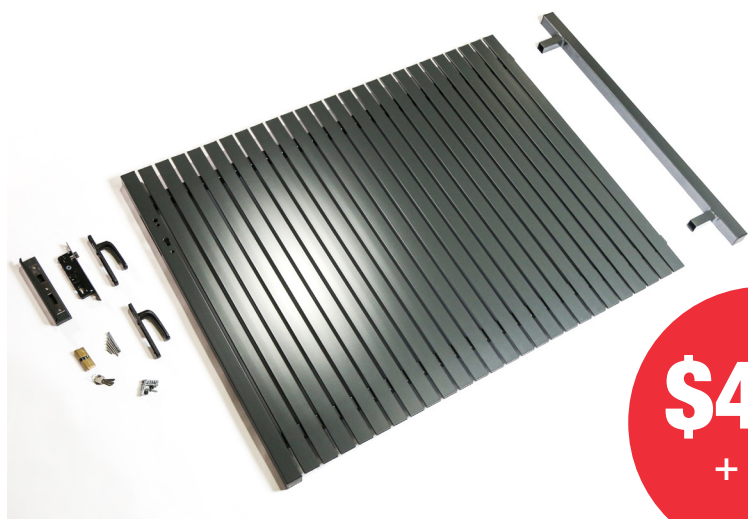

The Straight

\$352
PER PANEL
+ GST

Flanged Post
100 × 100 × 1300mm
\$96 + GST

Inground Post
100 × 100 × 1800mm
\$99 + GST

Angle Brackets
4mm × 40mm
\$4 + GST

The Straight Gate

\$407
+ GST

1200 H × 1500 W
Adjustable gate cut to
your desired width

INCLUDES
– Mortice Lock System
– Gate Stile

Technical Drawings

Straight Panel

	Citywide&Macedon Fencing Group	
	Email: info@macedonfencing.com.au Tel/Fax: 1300 101 202/(03) 9408 4111 Website: https://macedonfencing.com.au/	
Material 6063-T5	Drawing Item. Straight Panel	Size 2330x1200mm

Straight Panel Gate – Left

Straight Panel Gate – Right