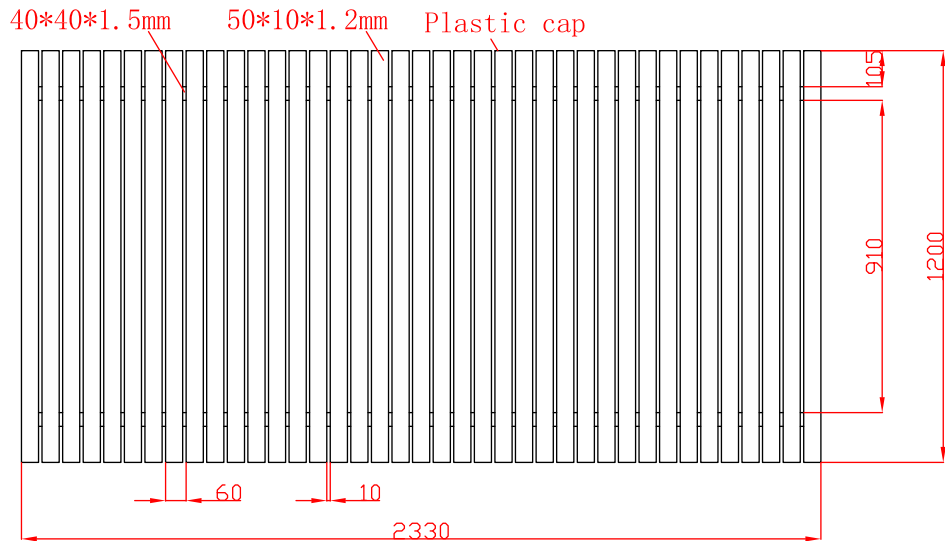

The Straight

\$352
PER PANEL
+ GST

Flanged Post
100 × 100 × 1300mm
\$96 + GST

Inground Post
100 × 100 × 1800mm
\$99 + GST

Angle Brackets
4mm × 40mm
\$4 + GST

The Straight Gate

\$407
+ GST

1200 H × 1500 W
Adjustable gate cut to
your desired width

INCLUDES
– Mortice Lock System
– Gate Stile

Technical Drawings

Straight Panel

	Citywide&Macedon Fencing Group	
	Email: info@macedonfencing.com.au Tel/Fax: 1300 101 202/(03) 9408 4111 Website: https://macedonfencing.com.au/	
Material 6063-T5	Drawing Item. Straight Panel	Size 2330x1200mm

Straight Panel Gate – Left

Straight Panel Gate – Right