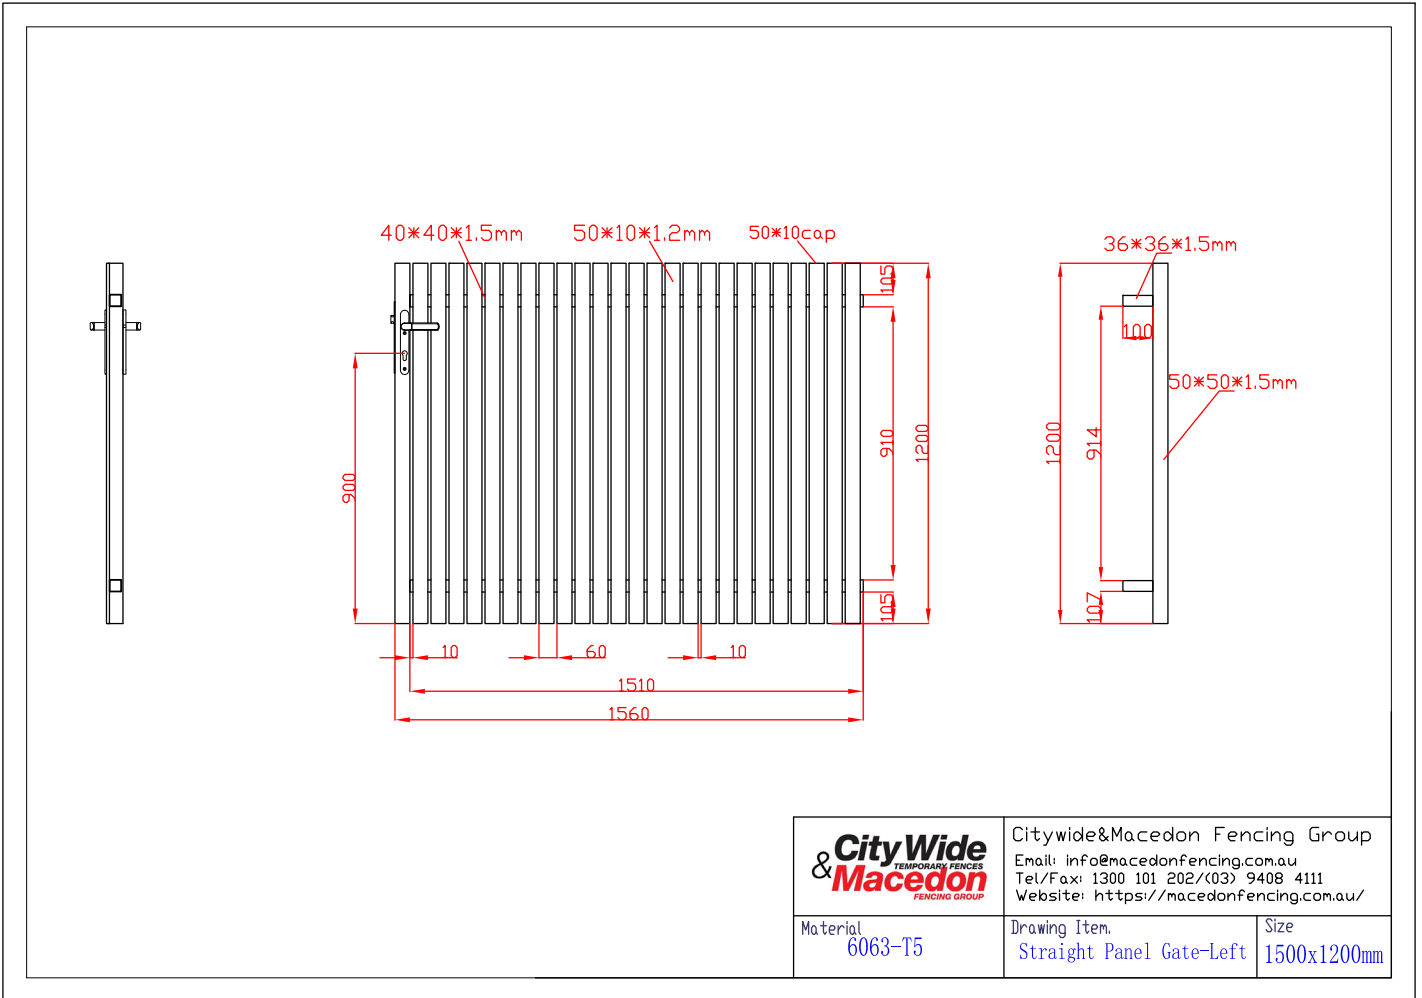

The Straight

\$352
PER PANEL
+ GST

Flanged Post
100 × 100 × 1300mm
\$96 + GST

Inground Post
100 × 100 × 1800mm
\$99 + GST

Angle Brackets
4mm × 40mm
\$4 + GST

The Straight Gate

\$407
+ GST

1200 H × 1500 W
Adjustable gate cut to
your desired width

INCLUDES
– Mortice Lock System
– Gate Stile

Technical Drawings

Straight Panel

	Citywide&Macedon Fencing Group	
	Email: info@macedonfencing.com.au Tel/Fax: 1300 101 202/(03) 9408 4111 Website: https://macedonfencing.com.au/	
Material 6063-T5	Drawing Item. Straight Panel	Size 2330x1200mm

Straight Panel Gate – Left

Straight Panel Gate – Right